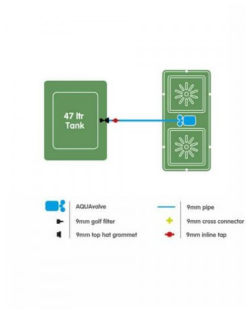

?????? kit Easy2Grow 2-pot (2x8.5lt) AquaValve5