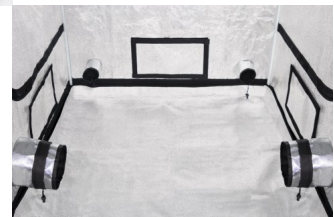

PROBOX +
GROWTENT MASTER VERSION