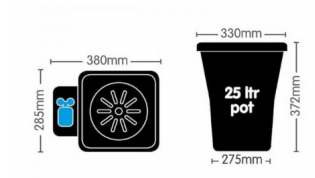

Autopot 8-Pot XL System (8x25lt) AquaValve5

Autopot 8-Pot XL System (8x25lt) AquaValve5