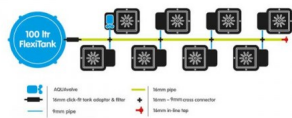

Autopot 8-Pot XL System (8x25lt) AquaValve5

Autopot 8-Pot XL System (8x25lt) AquaValve5