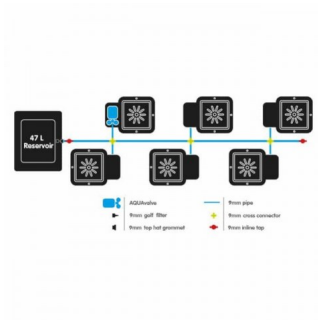

Autopot 6-Pot System (6x15lt) AQUAvalve5