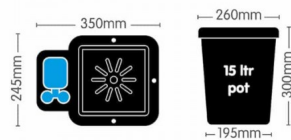

Autopot 6-Pot System (6x15lt) AQUAvalve5