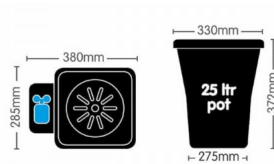

Autopot 2-Pot XL System (2x25lt) AquaValve5

Autopot 2-Pot XL System (2x25lt) AquaValve5