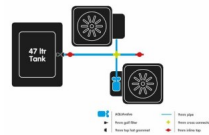

Autopot 2-Pot XL System (2x25lt) AquaValve5

Autopot 2-Pot XL System (2x25lt) AquaValve5