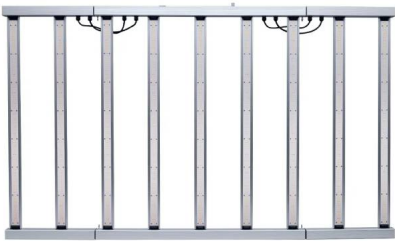

Agrolite Led QB 1080W 2,9

Agrolite Led QB 1080W 2,9