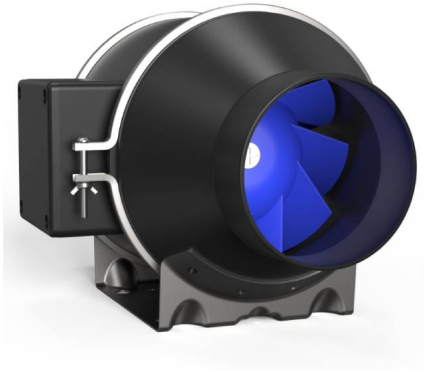

420EC Motor TT150mm/600m3 With Dimmer

420EC Motor TT150mm/600m3 With Dimmer