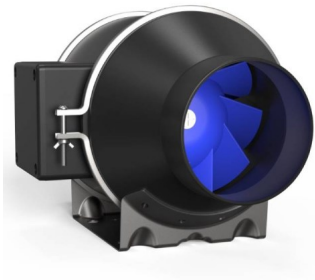

420EC Motor TT150mm/600m3 With Dimmer