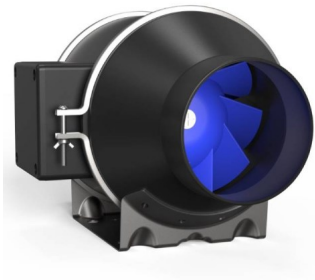

420EC Motor TT 100mm/350m3 With Dimmer