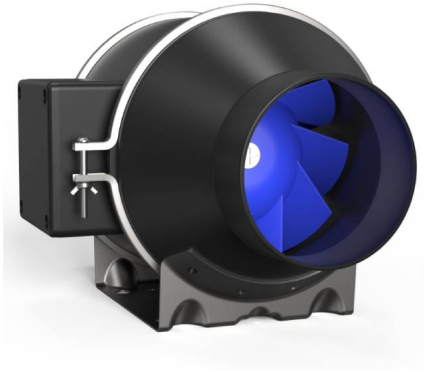

420EC Motor TT 100mm/350m3 With Dimmer

420EC Motor TT 100mm/350m3 With Dimmer