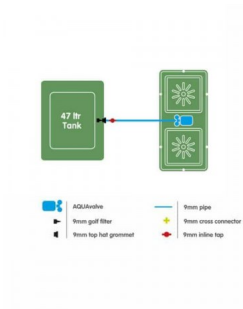

?????? kit Easy2Grow 2-pot (2x8.5lt) AquaValve5