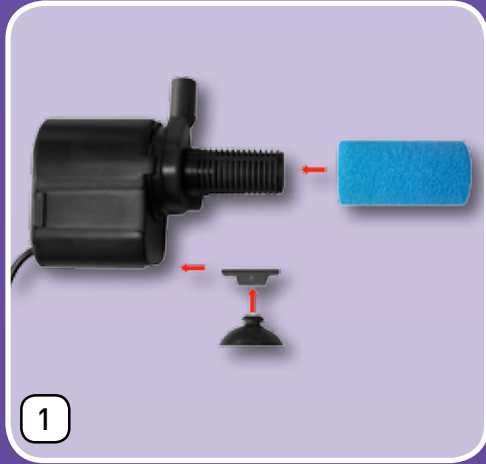

WILMA XXL 5 COMPLETE 25L - WILMA XXL 8 COMPLETE 18L

	Size	Tank	Volume	Support Tray	No. Pots	Pot Size	Delivery Tube Pcs	2 L/H Drippers	Flood Drippers	Dripper Tube	Water Pump
XXL	115 x 115	1	150L	1	5	25L	3	10	10	10	1
					8	18L		8	8	8	