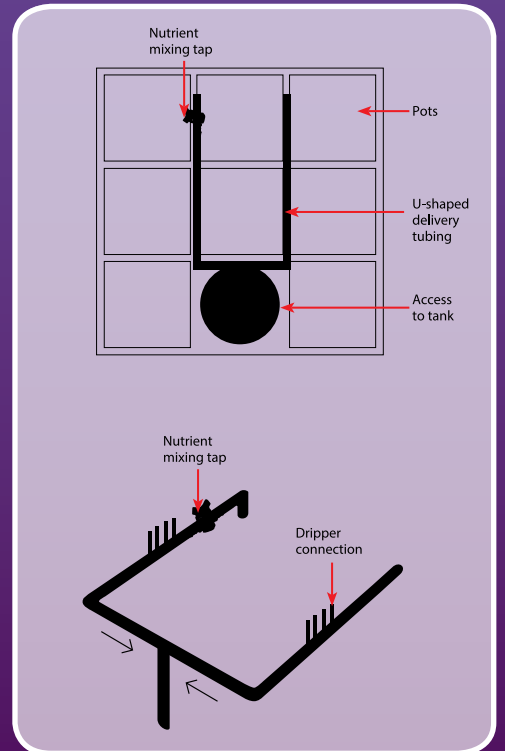

WILMA XXL 5 COMPLETE 25L - WILMA XXL 8 COMPLETE 18L

	Size	Tank	Volume	Support Tray	No. Pots	Pot Size	Delivery Tube Pcs	2 L/H Drippers	Flood Drippers	Dripper Tube	Water Pump
XXL	115 x 115	1	150L	1	5	25L	3	10	10	10	1
					8	18L		8	8	8	